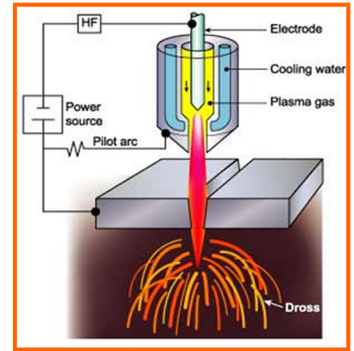

PLASMA CONSUMABLES

WTC 100

Item No.	Part No.	Description
1	RDA0656	Torch Body
2	RDZ0749	Air Diffuser
3	RDZ0592	Air Plunger
4	RDA0189	Electrode
5	RDZ0703	Tip 1.2 mm.
	RDZ0704	Tip 1.4 mm.
6	RDA0413	Nozzle Interlock
7	RDZ0618	Stand off Guide