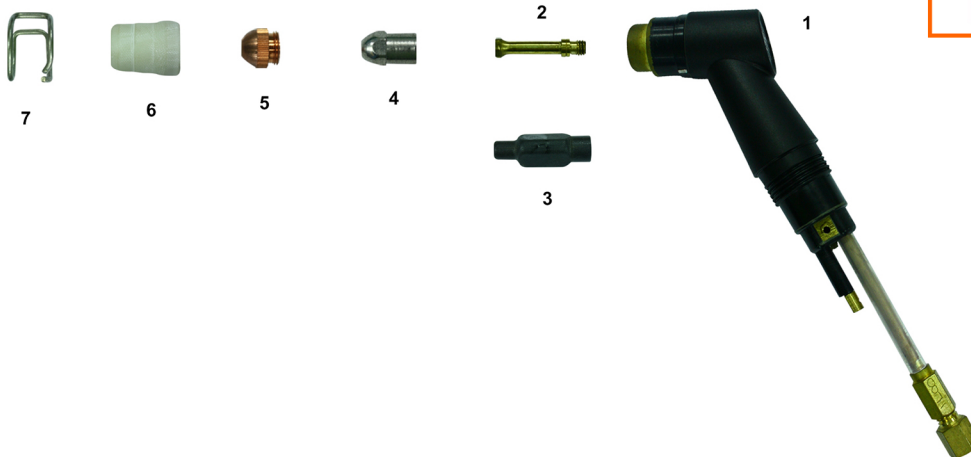

PLASMA CONSUMABLES

WTC 100

Item No.	Part No.	Description
1	RDA0656	Torch Body
2	RDZ0749	Air Diffuser
3	RDZ0592	Air Plunger
4	RDA0189	Electrode
5	RDZ0703	Tip 1.2 mm.
	RDZ0704	Tip 1.4 mm.
6	RDA0413	Nozzle Interlock
7	RDZ0618	Stand off Guide