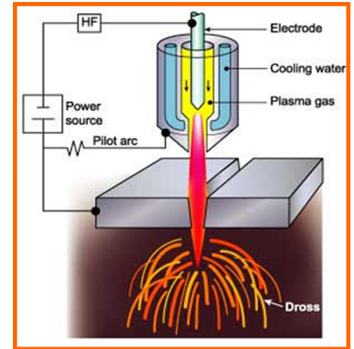

PLASMA CONSUMABLES

THERMAL DYNAMICS

PCH 102EC

Item No.	Part No.	Description
1	9-8410	Torch body
2	9-8402	Electrode
3	8-7501	Gas distributor
4	8-7503	Tip 35A
	8-7504	Tip 50-60A
	8-7505	Tip 70-80A
	9-8406	Tip 90A
5	9-7501E	Coil spring
6	8-7500	Shield cup
7	8-7575	Double pointed spacer