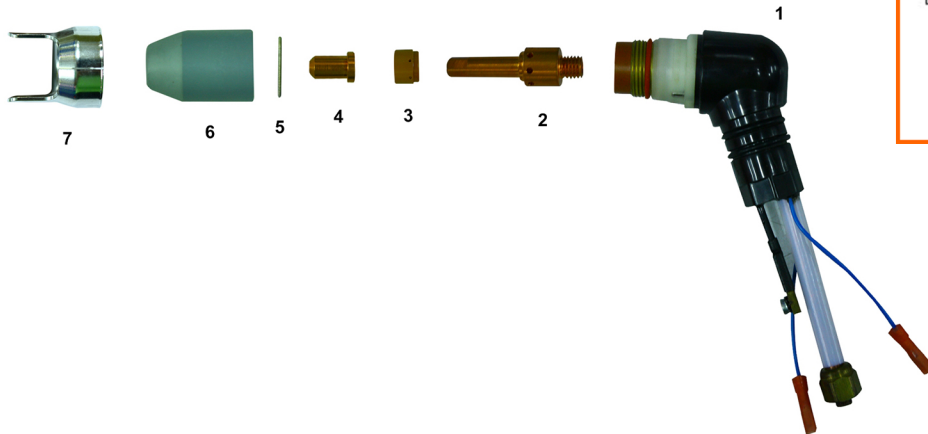

PLASMA CONSUMABLES

THERMAL DYNAMICS

PCH 102EC

Item No.	Part No.	Description
1	9-8410	Torch body
2	9-8402	Electrode
3	8-7501	Gas distributor
4	8-7503	Tip 35A
	8-7504	Tip 50-60A
	8-7505	Tip 70-80A
	9-8406	Tip 90A
5	9-7501E	Coil spring
6	8-7500	Shield cup
7	8-7575	Double pointed spacer