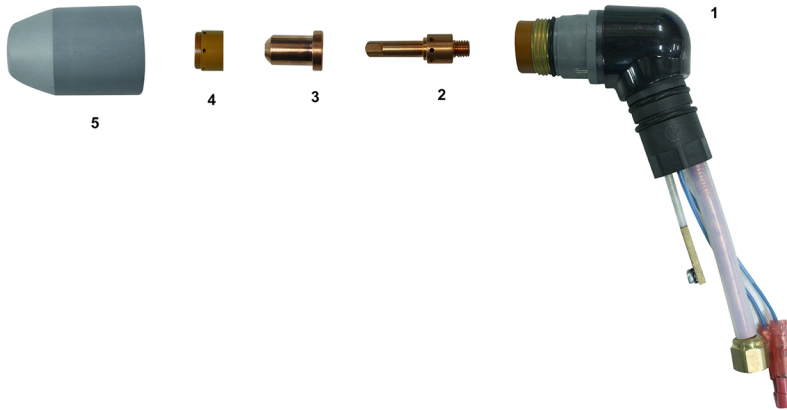

PLASMA CONSUMABLES

THERMAL DYNAMICS

PCH 75

Item No.	Part No.	Description
1	8-7510	Torch body
2	8-7502	Electrode
3	8-7503	Tip 35A
	8-7504	Tip 50-60A
	8-7505	Tip 70-80A
	9-8406	Tip 90A
4	8-7501	Gas distributor
5	8-7500	Shield cup