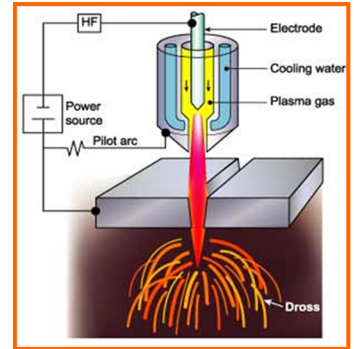

PLASMA CONSUMABLES

THERMAL DYNAMICS

PCH 75

Item No.	Part No.	Description
1	8-7510	Torch body
2	8-7502	Electrode
3	8-7503	Tip 35A
	8-7504	Tip 50-60A
	8-7505	Tip 70-80A
	9-8406	Tip 90A
4	8-7501	Gas distributor
5	8-7500	Shield cup