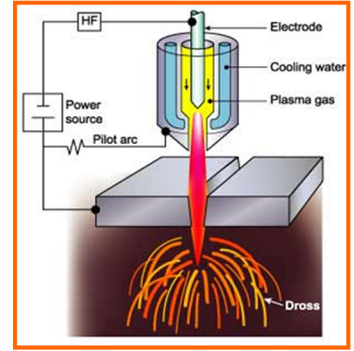

PLASMA CONSUMABLES

THERMAL DYNAMICS

PCH 35

Item No.	Part No.	Description
1.	2-6111	Torch body
2.	9-6006	Electrode
3.	9-6506	Electrode
4.	9-6507	Gas Distributor
5.	9-6000	Tip 35A
6.	9-6001	Tip Drag
7.	9-6501	Tip Drag
8.	9-6500	Tip
9.	9-6003	Shield Cup
10.	9-6004	Crown Shield Cup
11.	07103	Handle