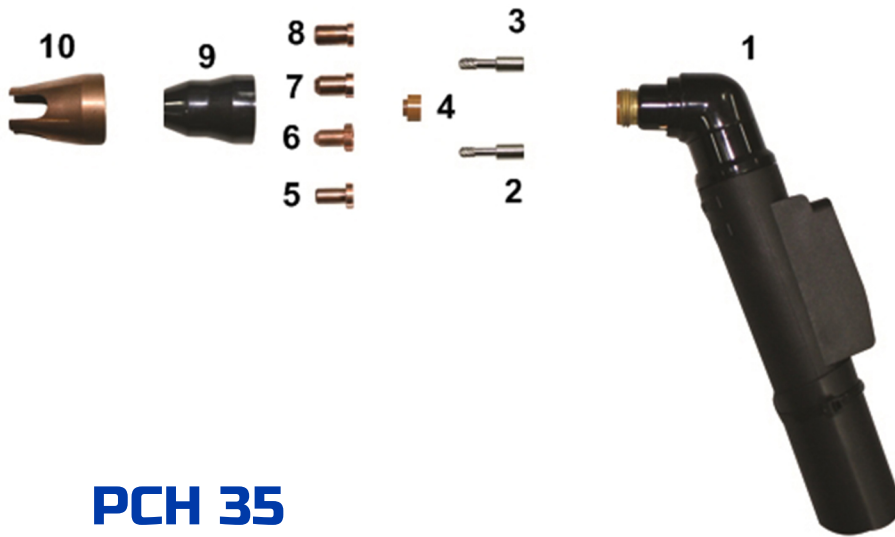

PLASMA CONSUMABLES

THERMAL DYNAMICS

PCH 35

Item No.	Part No.	Description
1.	2-6111	Torch body
2.	9-6006	Electrode
3.	9-6506	Electrode
4.	9-6507	Gas Distributor
5.	9-6000	Tip 35A
6.	9-6001	Tip Drag
7.	9-6501	Tip Drag
8.	9-6500	Tip
9.	9-6003	Shield Cup
10.	9-6004	Crown Shield Cup
11.	07103	Handle