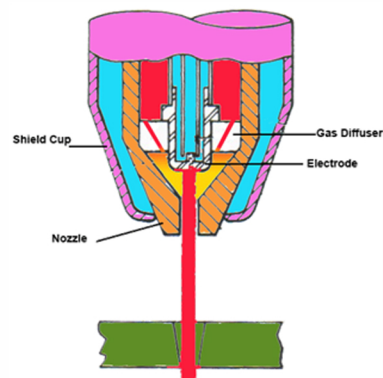

PLASMA CONSUMABLES

SG 130S

Item no.	Part no.	Description
1	73013000	Torch Body
	73013010	Torch Body 180°
2	73113010	Electrode
3	74130120	Tip 1.2 mm.
	74130130	Tip 1.3 mm.
	74130140	Tip 1.4 mm.
	74130150	Tip 1.5 mm.
4	TGN02004-S	Shield Cup