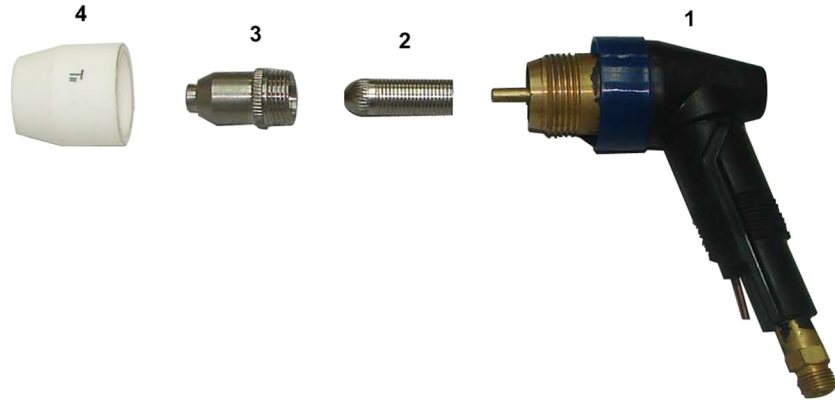

PLASMA CONSUMABLES

SG 130S

Item no.	Part no.	Description
1	73013000	Torch Body
	73013010	Torch Body 180°
2	73113010	Electrode
3	74130120	Tip 1.2 mm.
	74130130	Tip 1.3 mm.
	74130140	Tip 1.4 mm.
	74130150	Tip 1.5 mm.
4	TGN02004-S	Shield Cup