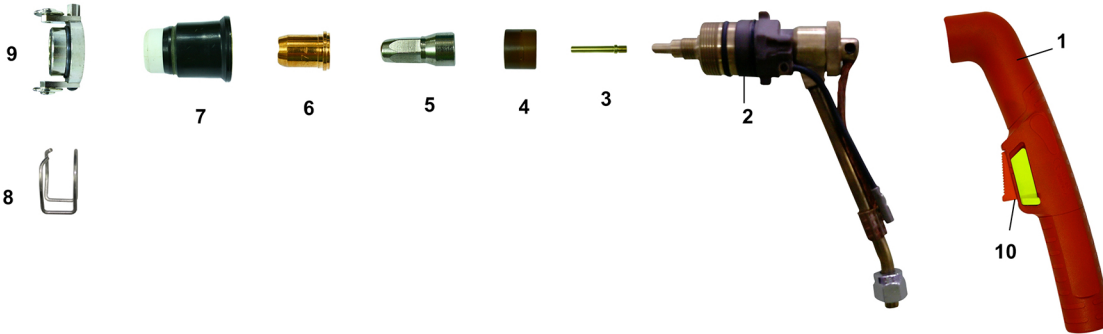

PLASMA CONSUMABLES

trafimet[®]

S 75

Item No.	Part No.	Description
1	TP0110	Handle
2	PF0135	Torch body
3	FH0647	Diffuser
4	PE0112	Swirl ring
5	PR0117	Electrode
6	PD0114-10	Tip 1.0 mm
	PD0114-12	Tip 1.2 mm
7	PC0114	Outside Nozzle
8	CV0028	Stand off guide
9	CV0051	Carriage
10	BX0020	Trigger switch