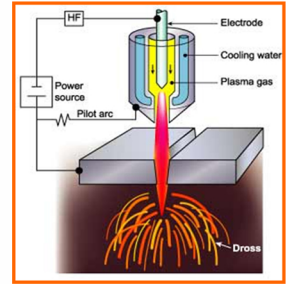

PLASMA CONSUMABLES

trafimet[®]

S 75

Item No.	Part No.	Description
1	TP0110	Handle
2	PF0135	Torch body
3	FH0647	Diffuser
4	PE0112	Swirl ring
5	PR0117	Electrode
6	PD0114-10	Tip 1.0 mm
	PD0114-12	Tip 1.2 mm
7	PC0114	Outside Nozzle
8	CV0028	Stand off guide
9	CV0051	Carriage
10	BX0020	Trigger switch