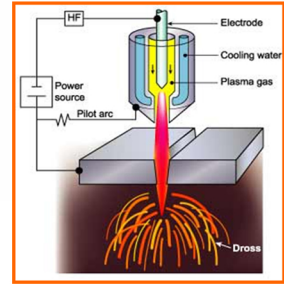

PLASMA CONSUMABLES

Hypertherm®

Powermax 1000

Item	Part	Description
1	120925	Swirl ring
2	120926	Electrode
3	120932	Nozzle 40A
	120931	Nozzle 60A
	120927	Nozzle 80A
4	120928	Retaining cap
5	120929	Shield hand
	120930	Shield cup machine