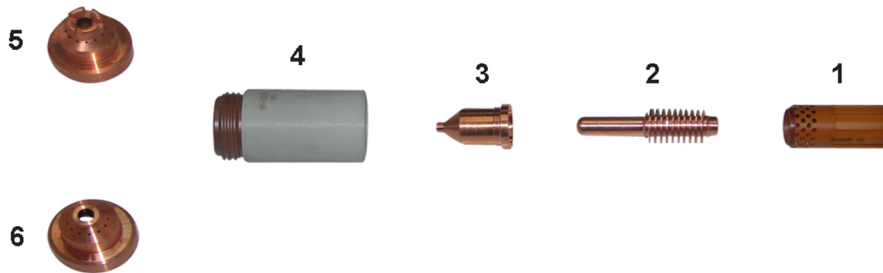

PLASMA CONSUMABLES

Hypertherm®

Powermax 1650

Item no.	Part no.	Description
1	220051	Swirl Ring
2	220037	Electrode
3	220011	Tip 100A
4	220048	Retaining Cap
5	220065	Shield Hand
6	220047	Shield Cap Machine