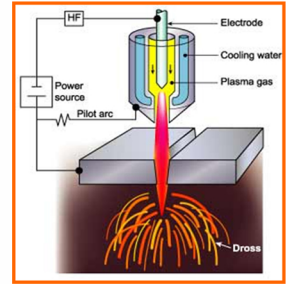

PLASMA CONSUMABLES

Hypertherm®

Powermax 1650

Item no.	Part no.	Description
1	220051	Swirl Ring
2	220037	Electrode
3	220011	Tip 100A
4	220048	Retaining Cap
5	220065	Shield Hand
6	220047	Shield Cap Machine