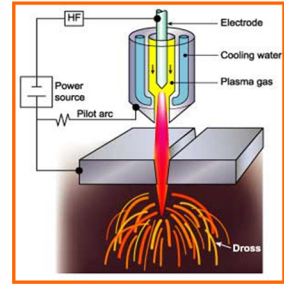

PLASMA CONSUMABLES

Hypertherm®

Powermax 65/85

Item no.	Part no.	Description
1	220857	Swirl Ring
2	220842	Electrode
3	220941	Nozzle 45A
4	220819	Nozzle 65A
	220816	Nozzle 85A
5	220797	Nozzle gouging
6	220854	Retaining cap
7	220953	Retaining cap machine torch
8	220818	Shield cap hand torch
9	220817	Shield cap machine torch
10	220955	Deflector machine torch
11	220798	Shield cap gouging