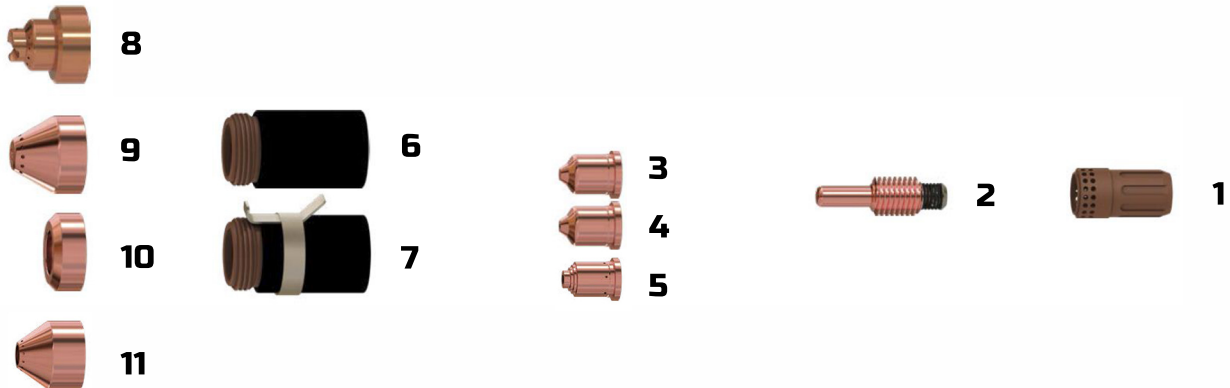

PLASMA CONSUMABLES

Hypertherm®

Powermax 65/85

Item no.	Part no.	Description
1	220857	Swirl Ring
2	220842	Electrode
3	220941	Nozzle 45A
4	220819	Nozzle 65A
	220816	Nozzle 85A
5	220797	Nozzle gouging
6	220854	Retaining cap
7	220953	Retaining cap machine torch
8	220818	Shield cap hand torch
9	220817	Shield cap machine torch
10	220955	Deflector machine torch
11	220798	Shield cap gouging